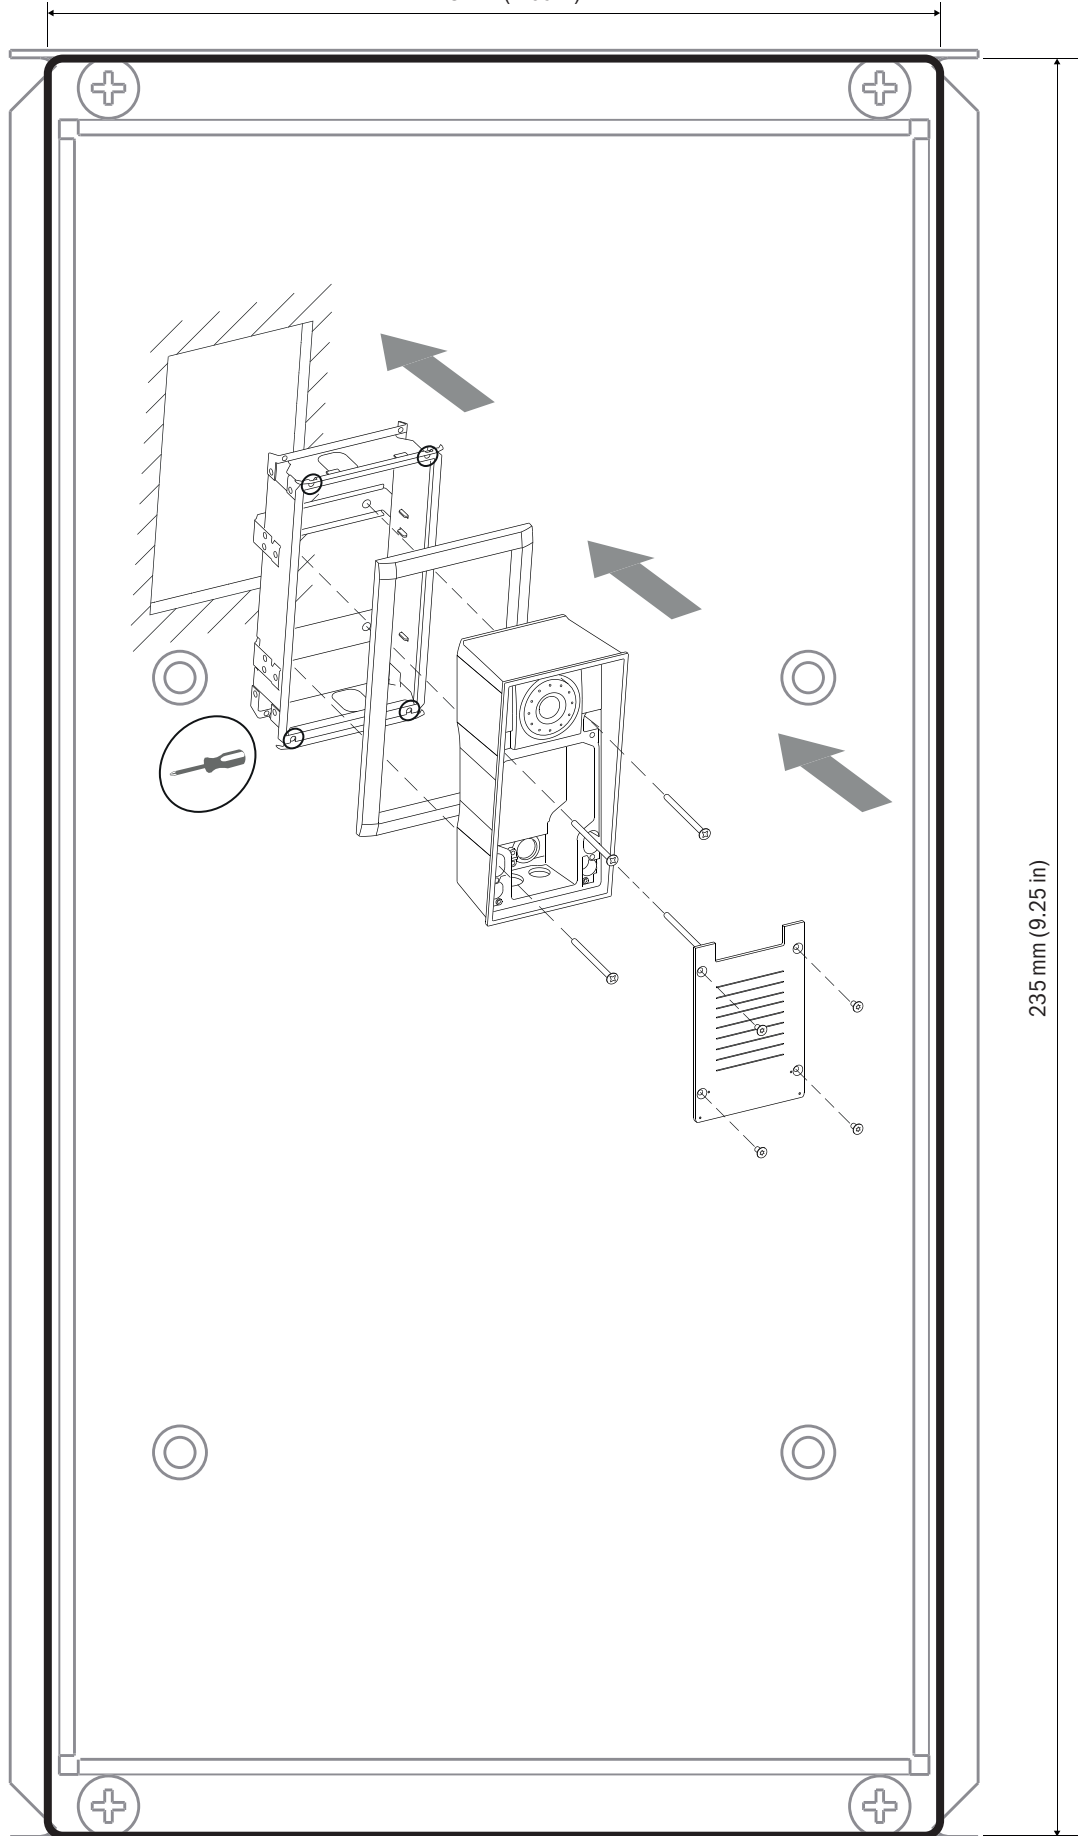

An Axis company

Force & Safety

Plasterboard flush mount box (Part No. 9151002)

Work pattern

118 mm (4.65 in)

235 mm (9.25 in)

Figure: 1 : 1 Hole View
1 : 1 Obrázek díry